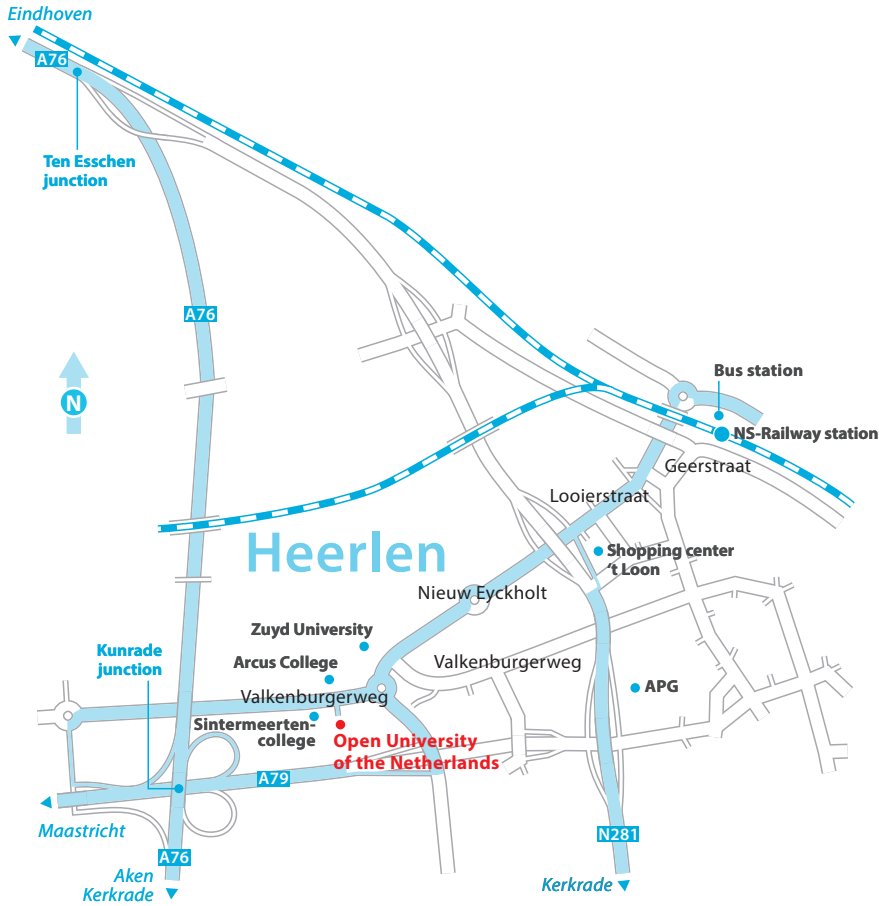

## Route description

#### Coming from the north (Eindhoven):

Via A76/A79, keep to the right at junction Kerensheide, follow the signs E314/A76 direction Heerlen/Aachen. Continue straight on at junction Ten Esschen direction Keulen/Aken/Kerkrade (do not turn right direction Heerlen N281). Turn right at junction Kunderberg to A79 direction Voerendaal/Valkenburg/Maastricht. Take on A79 exit 6 direction Voerendaal. Turn right at the end of the exit. Turn right at the roundabout (first exit). After appr. 1 km the Open Universiteit is on your right.

#### Coming from the west (Maastricht):

Via A2/A79, follow the signs A2/E25 in the direction Eindhoven. Turn right after appr. 1,5 km to A79 direction Heerlen. Keep to the right on A79 direction Heerlen. Take the exit at junction Kunderberg to A76 direction Heerlen-Centrum. Keep to the left lane and take exit 7 direction Heerlen-Centrum. Turn left at the end of the exit direction Centrum/Brunssum (John F. Kennedylaan). Turn left at the roundabout (second exit) direction Voerendaal (Valkenburgerweg). After appr. 200 mtrs the Open Universiteit is on your left.

#### Coming from the south (Aachen):

Via A4/A79, follow the signs A76/E314 Heerlen. Take the exit at junction Kunderberg to A79 direction Maastricht/Valkenburg/Voerendaal. Take on A79 exit 6 direction Voerendaal. Turn right at the end of the exit. Turn right at the roundabout (first exit). After appr. 1 km the Open Universiteit is on your right.