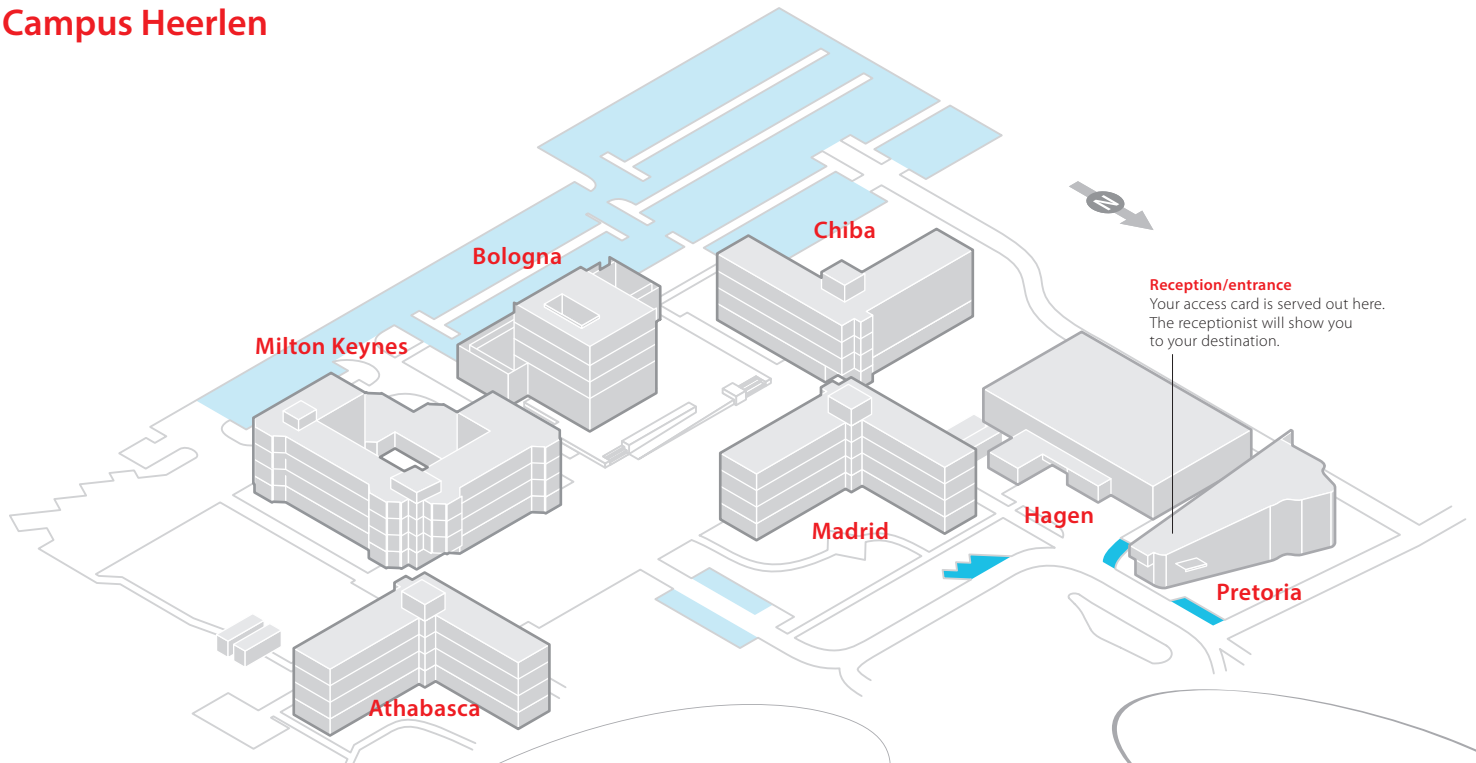

Campus Heerlen

- = 30 minute parking/reserved and disabled parking
- = free parking

Open Universiteit
www.ou.nl