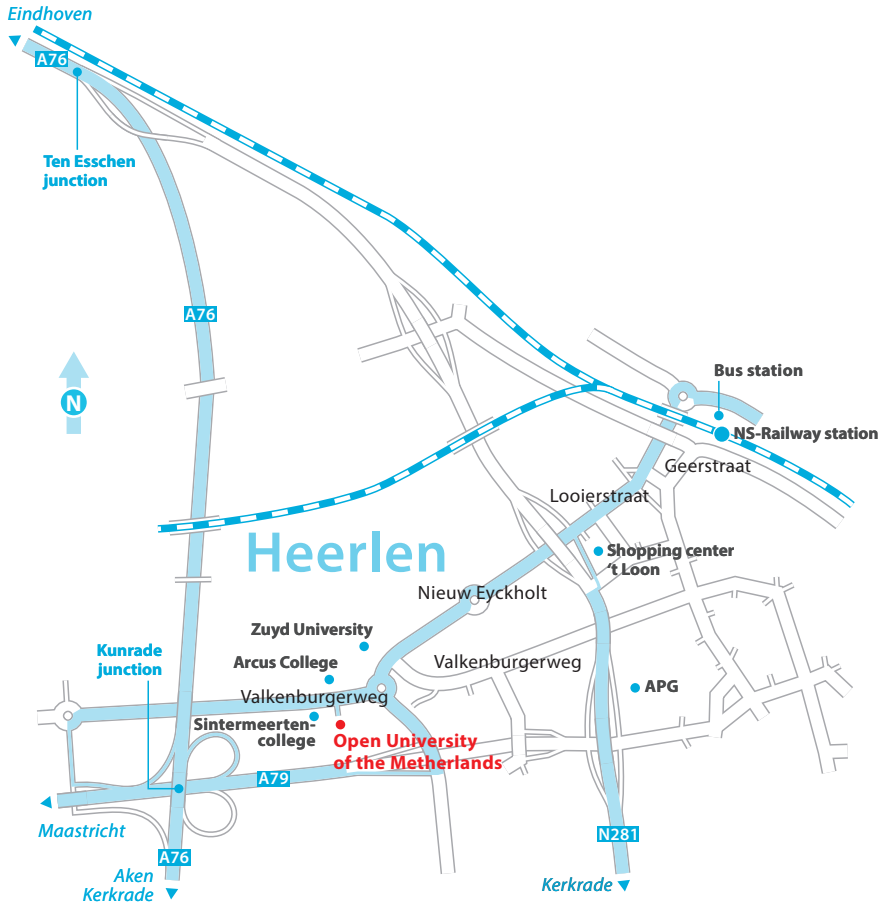

## Route description

#### Coming from the north (Eindhoven):

Via A76/A79, keep to the right at junction Kerensheide, follow the signs E314/A76 direction Heerlen/Aachen. Continue straight on at junction Ten Esschen direction Keulen/Aken/Kerkrade (do not turn right direction Heerlen N281). Turn right at junction Kunderberg to A79 direction Voerendaal/Valkenburg/Maastricht. Take on A79 exit 6 direction Voerendaal. Turn right at the end of the exit. Turn right at the roundabout (first exit). After appr. 1 km the Open Universiteit is on your right.

#### Coming from the west (Maastricht):

Via A2/A79, follow the signs A2/E25 in the direction Eindhoven. Turn right after appr. 1,5 km to A79 direction Heerlen. Keep to the right on A79 direction Heerlen. Take the exit at junction Kunderberg to A76 direction Heerlen-Centrum. Keep to the left lane and take exit 7 direction Heerlen-Centrum. Turn left at the end of the exit direction Centrum/Brunssum (John F. Kennedylaan). Turn left at the roundabout (second exit) direction Voerendaal (Valkenburgerweg). After appr. 200 mtrs the Open Universiteit is on your left.

#### Coming from the south (Aachen):

Via A4/A79, follow the signs A76/E314 Heerlen. Take the exit at junction Kunderberg to A79 direction Maastricht/Valkenburg/Voerendaal. Take on A79 exit 6 direction Voerendaal. Turn right at the end of the exit. Turn right at the roundabout (first exit). After appr. 1 km the Open Universiteit is on your right.